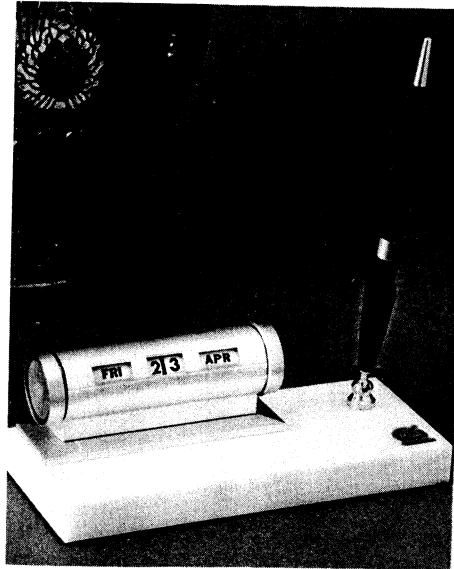

for home  
 or office

M237 - PEN BASE — DOUBLE — PLAQUE

M178 - PEN BASE — FULL VISIBLE MONTH CALENDAR

M119 - PEN BASE — THERMOMETER

M182 - PEN BASE — ROLL CALENDAR

M187 - PEN BASE — ROLL CALENDAR —  
 OCTAGONAL — PLAQUE

low priced open stock **DESK**

M21 - NOTE CLIP

M22 - DESK CADDY

M23 - PENCIL WELL

M510 - PEN BASE — DOUBLE — PLAQUE

M203 - PEN BASE — HORSE & JOCKEY

FEATURES OUR DELUXE  
SMOOTH WRITING  
BALL POINT PEN

SOLD IN ASSORTED  
COLORED BASES